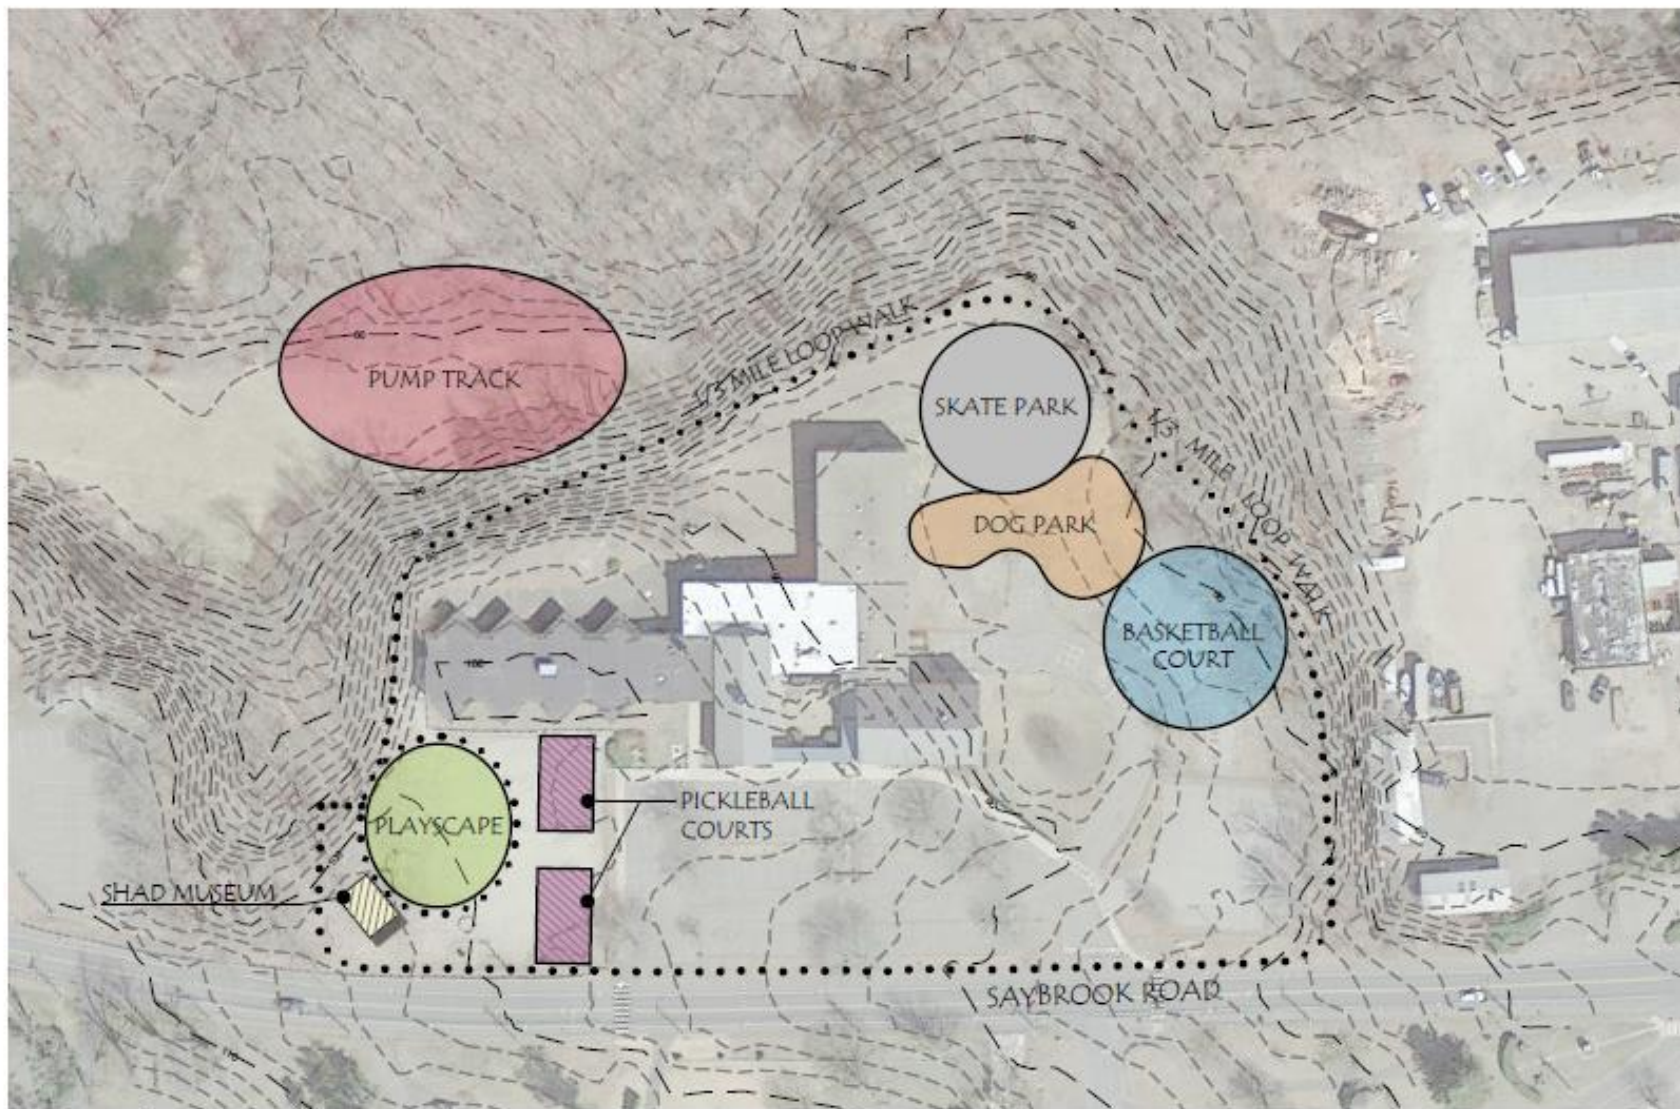

LEGEND

- PUMP TRACK
- DOG PARK
- SKATE PARK
- PLAYSCAPE
- PICKLEBALL COURTS
- SHAD MUSEUM
- BASKETBALL COURT
- 1/3 MILE LOOP WALK

MASTER PLAN UNIVERSALLY ACCESSIBLE MULTI-GENERATIONAL PLAY ENVIRONMENT HADDAM, CT

Consult:

PROPOSED:
**HADDAM UNIVERSAL ACCESS
MULTI-GENERATIONAL PLAY
ENVIRONMENT**
272 SAVEBROOK ROAD HADDAM, CT

Sheet Description:
Planting Plan

Rev:

Issue Date:
DECEMBER 14, 2023

Scale:
AS NOTED

Project Number:
P2006

Sheet #:
L-4.0

C:\Users\afj\OneDrive\Documents\Haddam Universal Access Multi-Generational Play Environment - Landscape\20230814_Plan_Arch.dwg 12/14/2023 11:52:07 PM Arch.dwg

MATERIAL BOARD
 UNIVERSALLY ACCESSIBLE MULTI-GENERATIONAL
 PLAY ENVIRONMENT HADDAM, CT

January, 2024

Engage | Design | Advance

HADDAM REC AREA
MEO231085 • 12.20.2023

© 2023 Landscape Structures. All Rights Reserved

MATERIAL BOARD
UNIVERSALLY ACCESSIBLE MULTI-GENERATIONAL
PLAY ENVIRONMENT HADDAM, CT