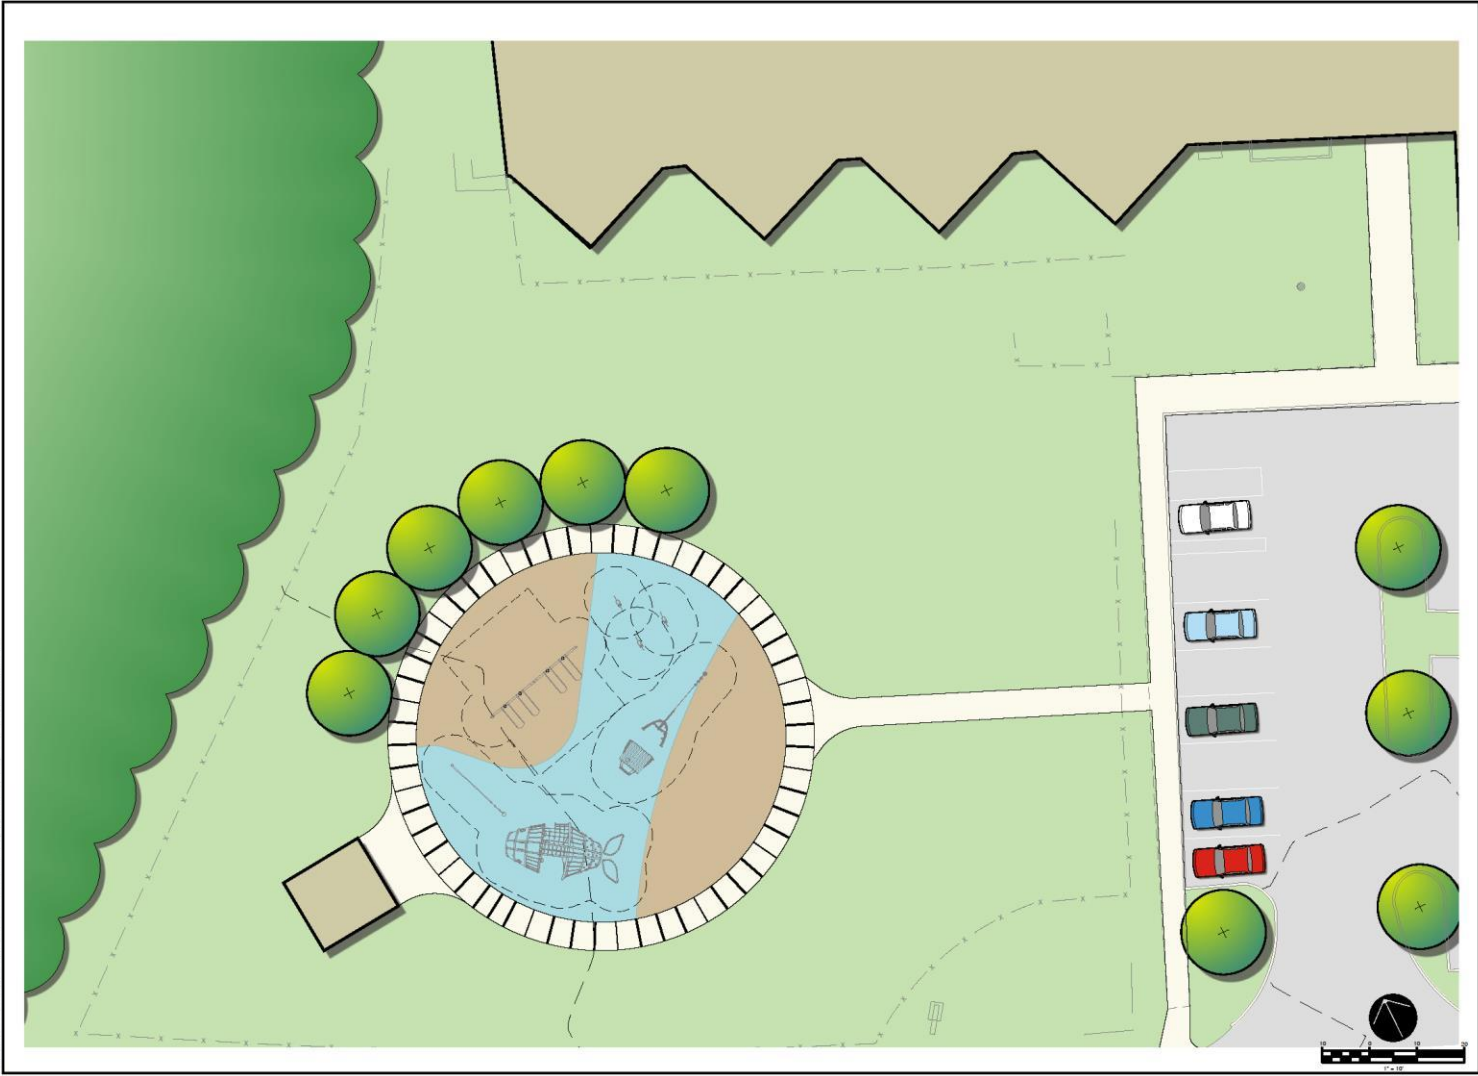

404 Anglin Street
Hartford, CT 06108
860-267-7280
fhi-studio.com

ENGAGE | DESIGN | ADVANCE

Prepared For:
TOWN OF HADDAM

Consult:

PROPOSED:
**HADDAM UNIVERSAL ACCESS
MULTI-GENERATIONAL PLAY
ENVIRONMENT**
272 SAVEBROOK ROAD HADDAM, CT

Sheet Description:
Planting Plan

Rev:

Issue Date:
DECEMBER 14, 2023

Scale:
AS NOTED

Project Number:
P2006

Sheet #:
L-4.0