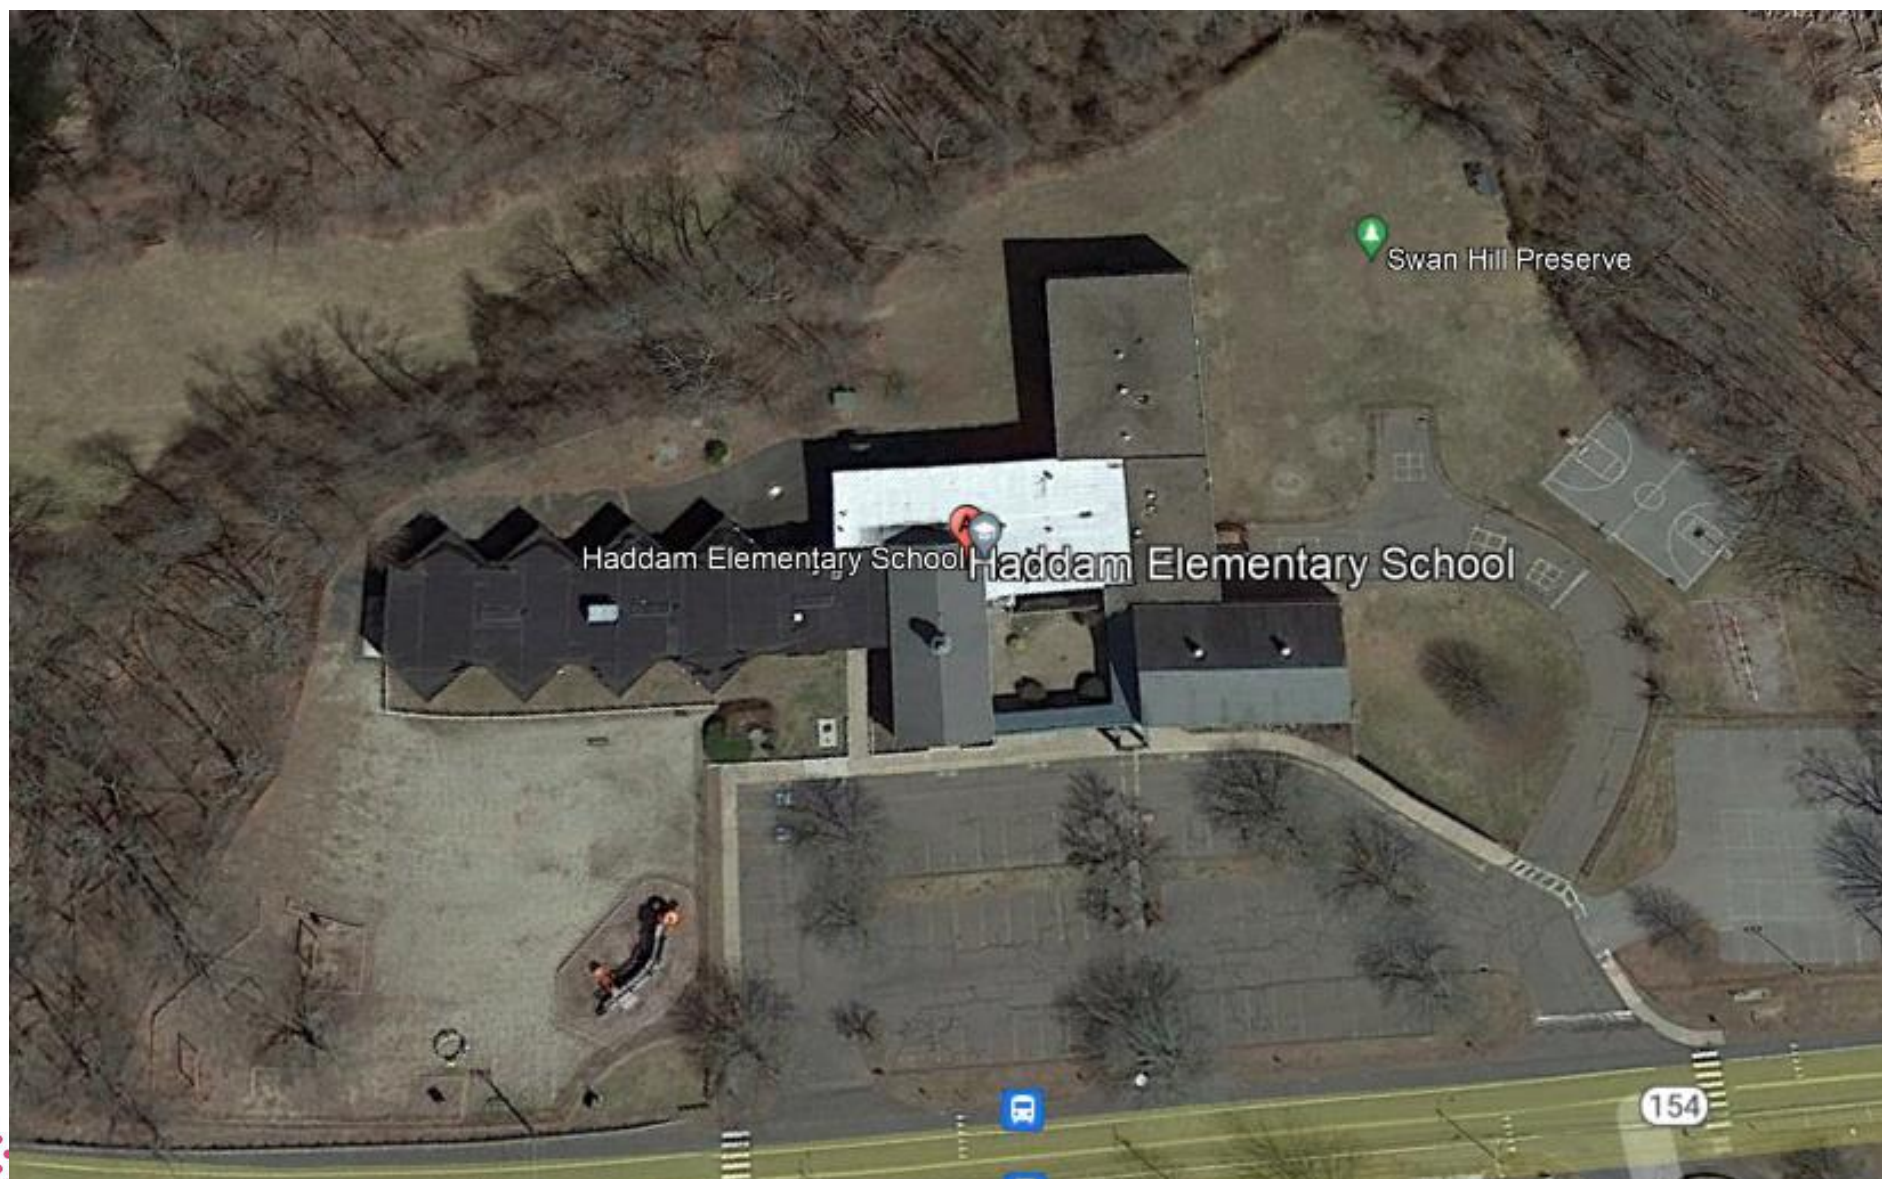

Phil Barlow
Landscape Architect

Mary Dehais
Senior Landscape Designer

Andy Lau
Landscape Designer