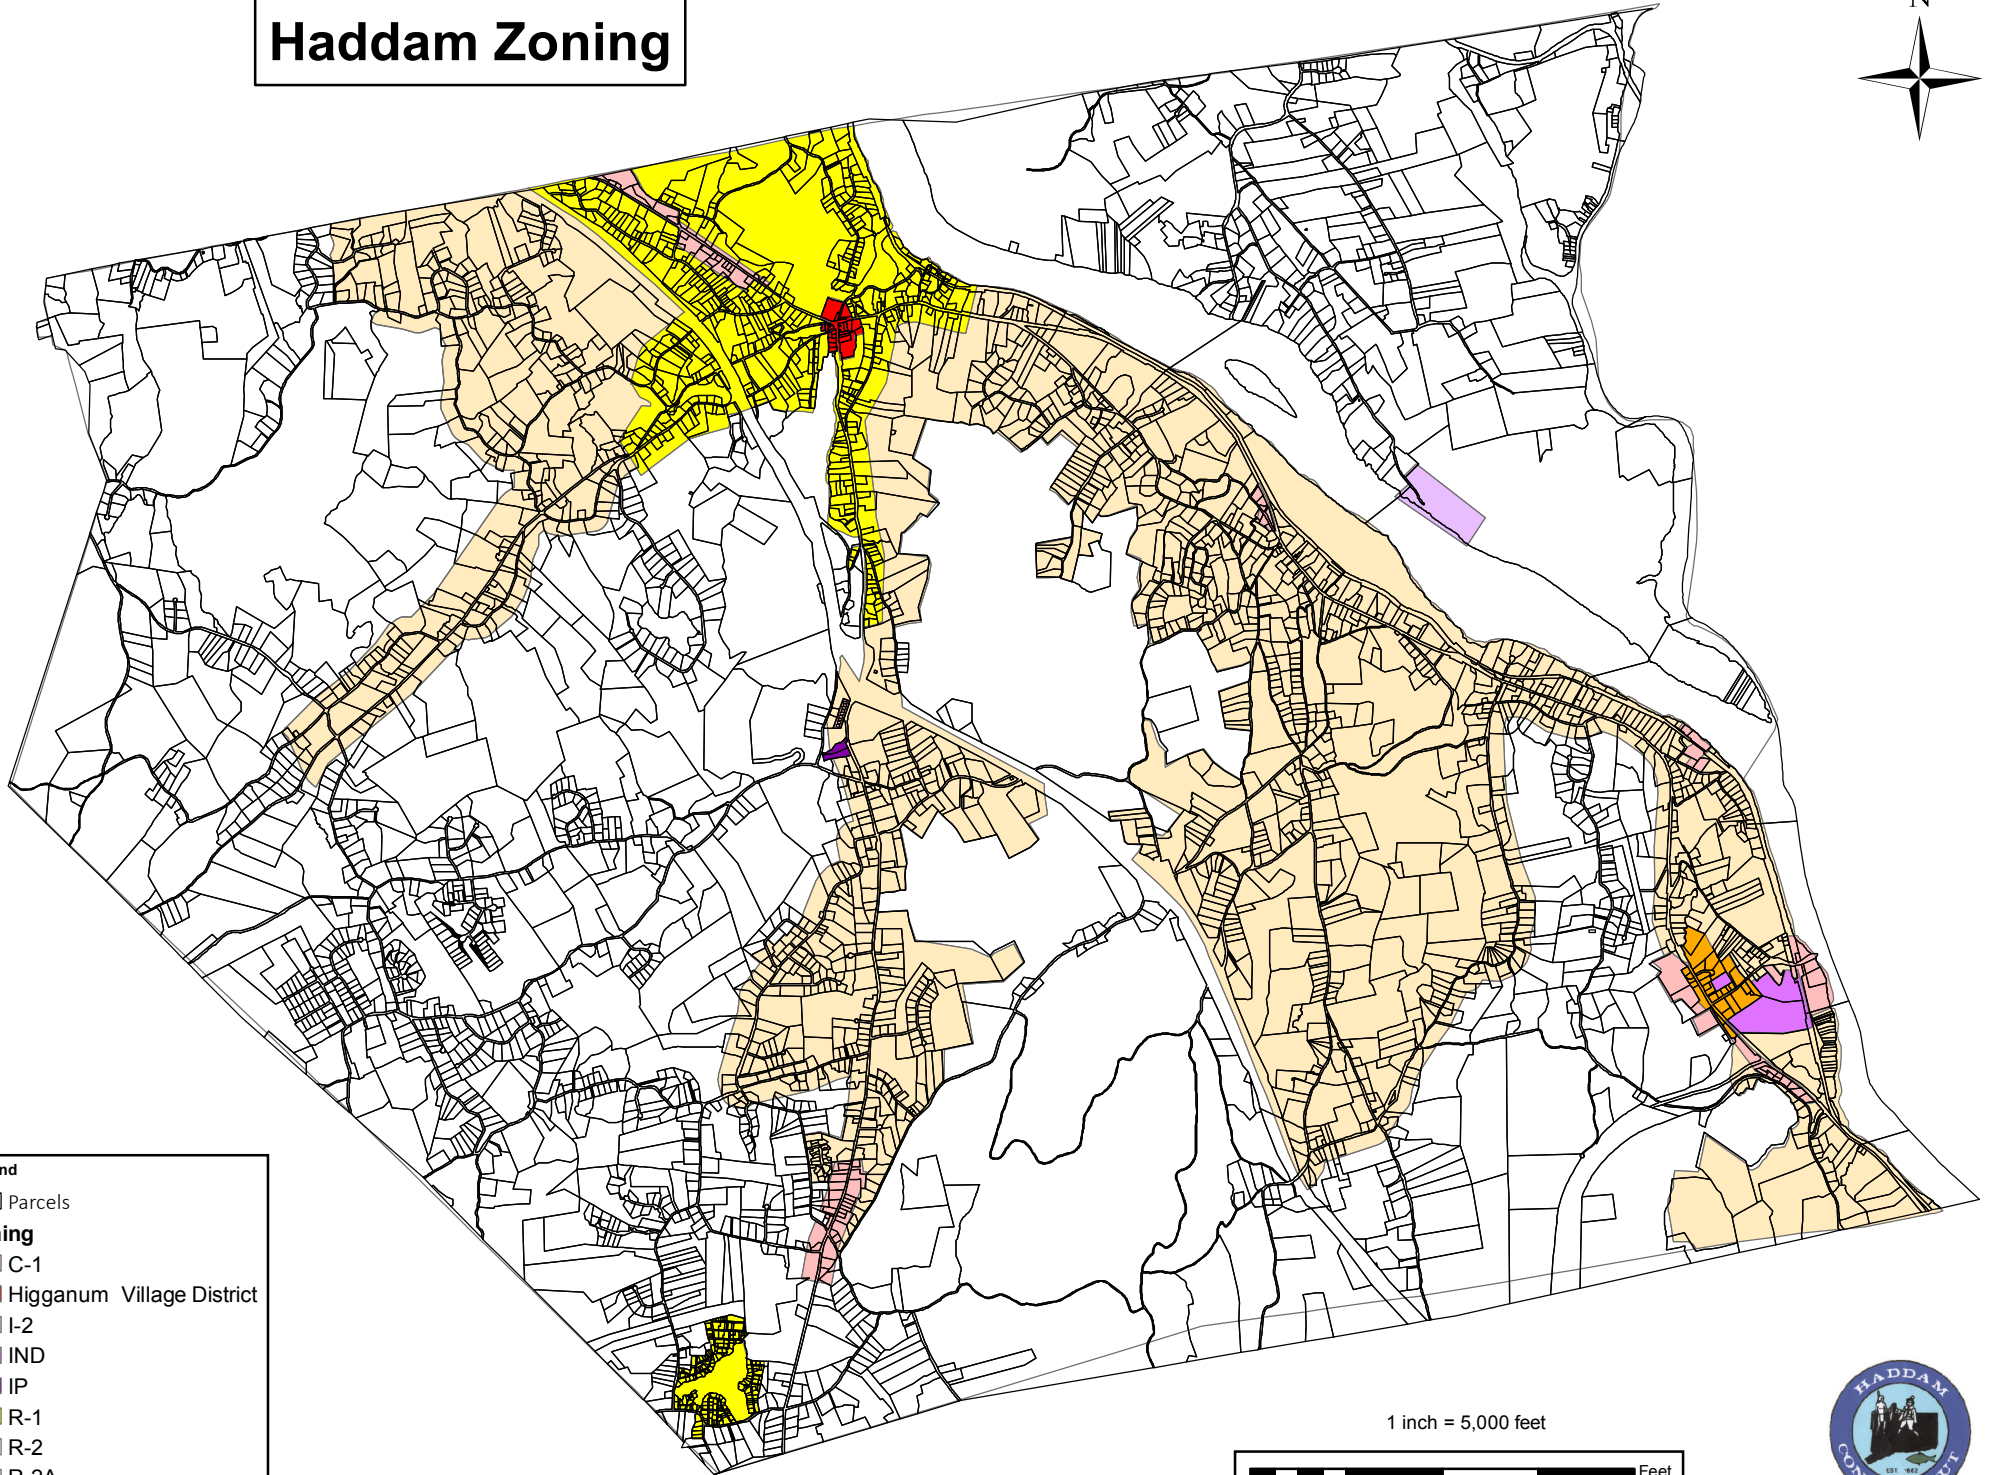

Haddam Zoning

Legend

- Parcels
- Zoning**
- C-1
- Higganum Village District
- I-2
- IND
- IP
- R-1
- R-2
- R-2A
- Tylerville Village District

1 inch = 5,000 feet