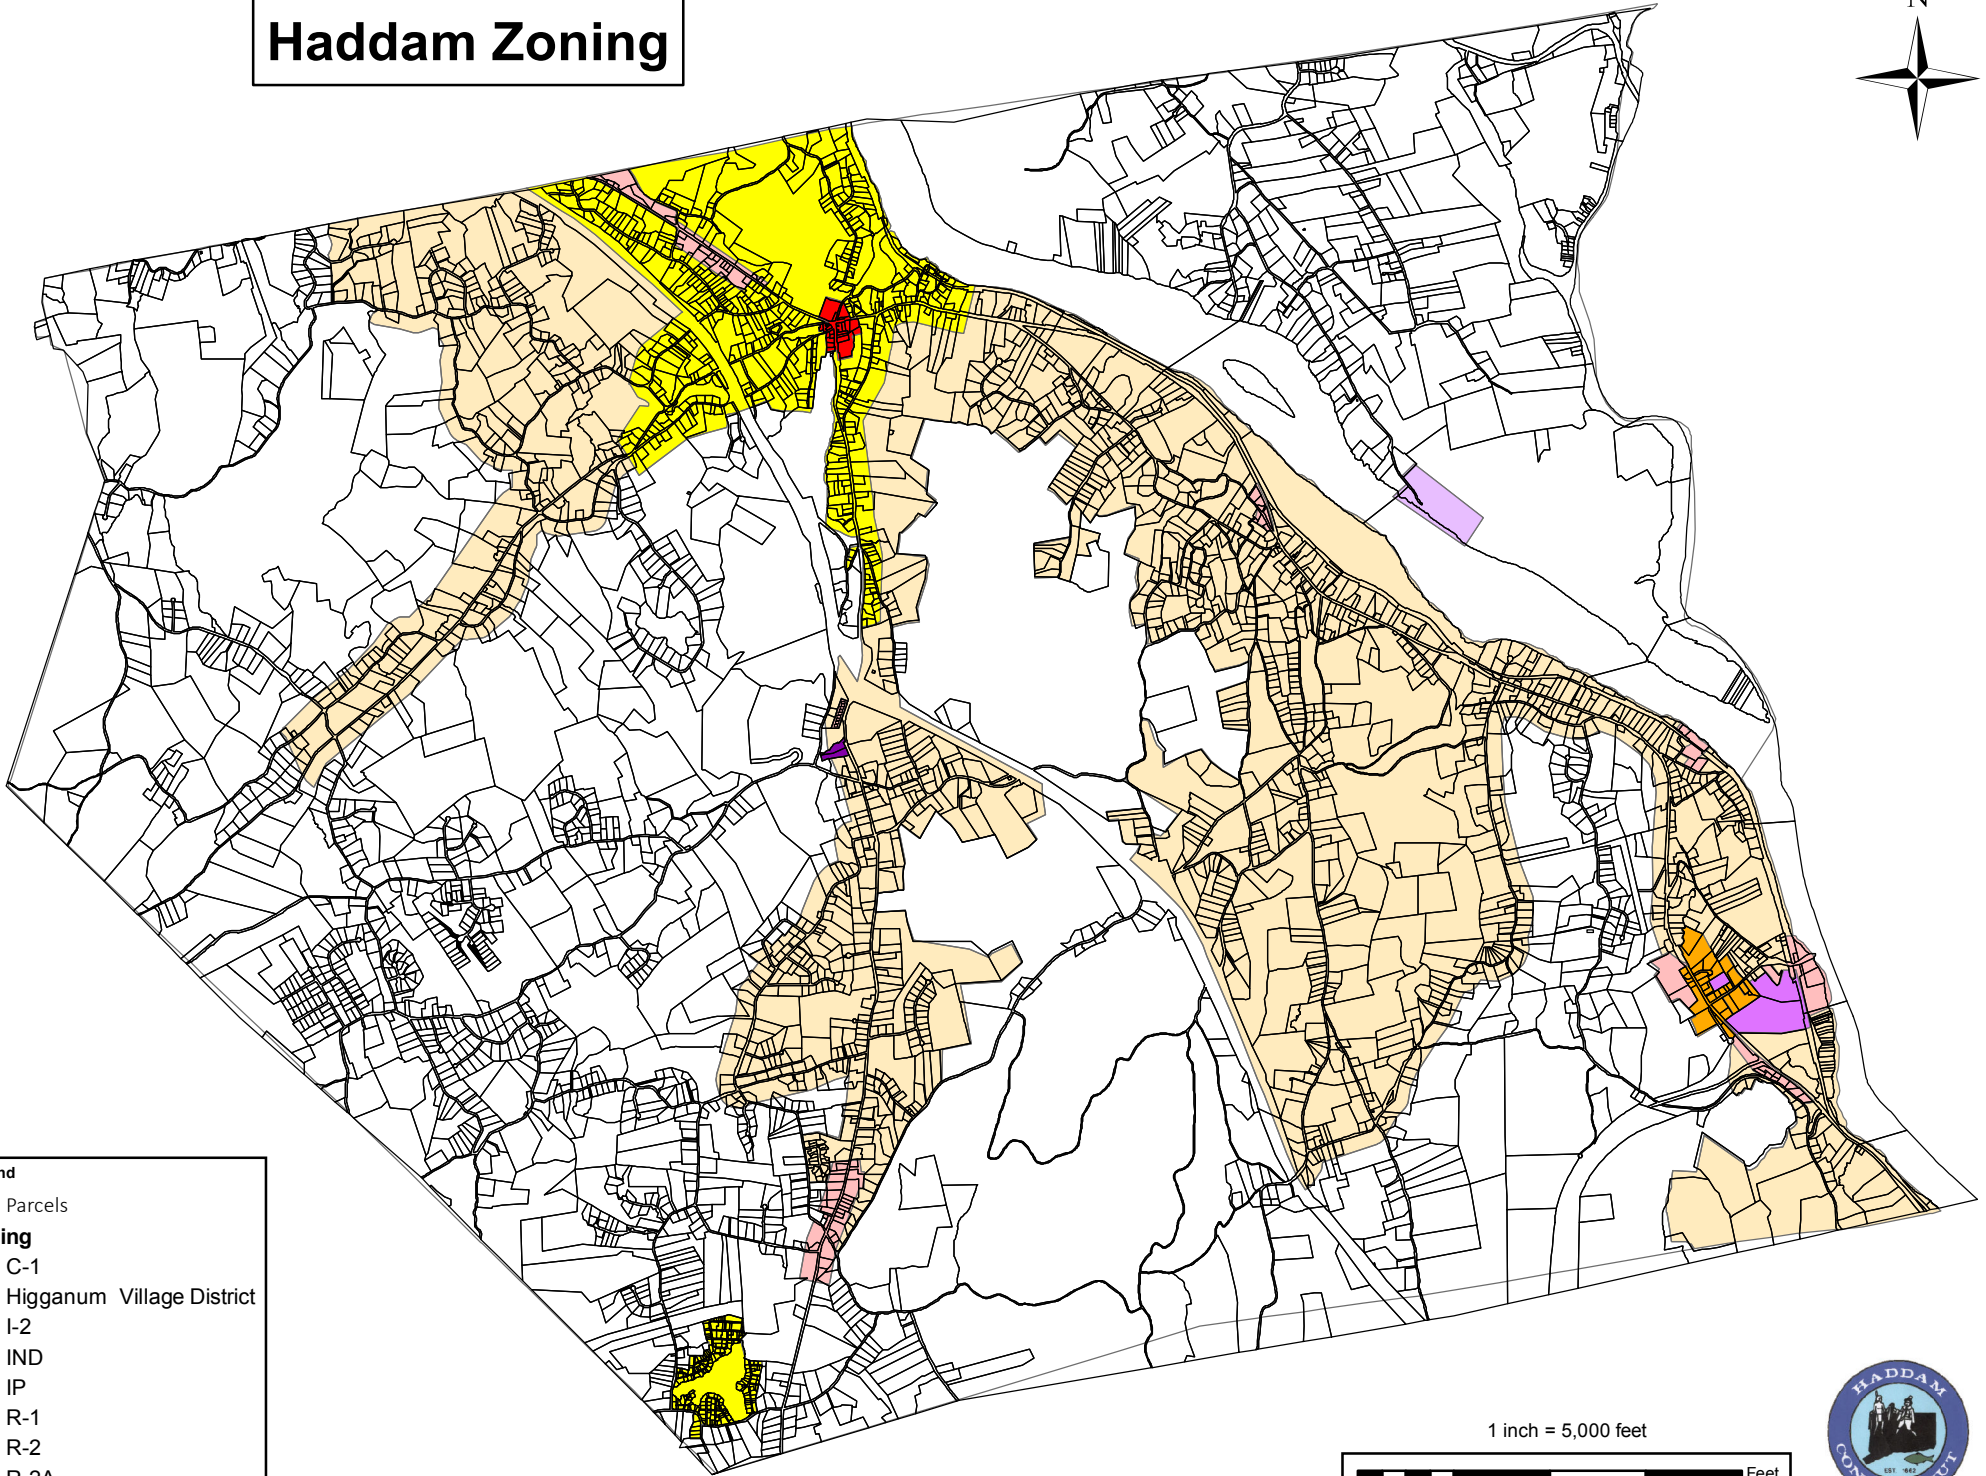

Haddam Zoning

Legend

- Parcels
- Zoning**
- C-1
- Higganum Village District
- I-2
- IND
- IP
- R-1
- R-2
- R-2A
- Tylerville Village District

Zoning Effective July 1, 2018